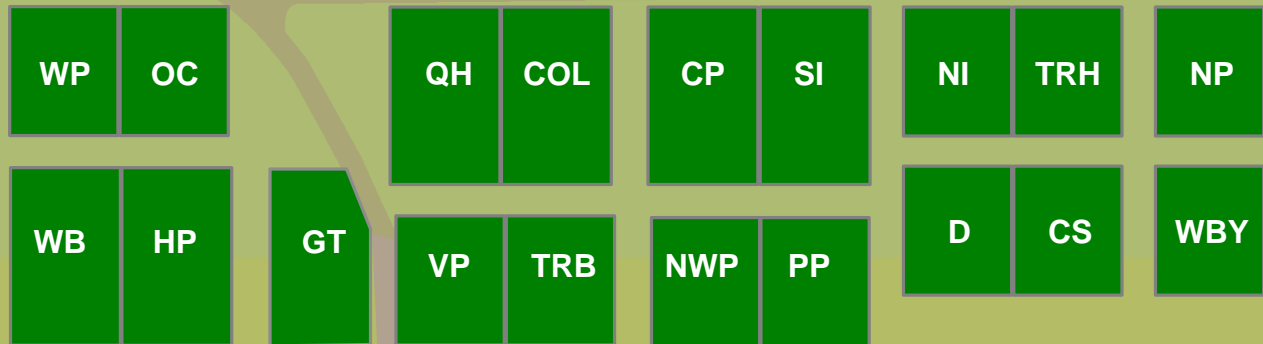

RED POOL SWIMMER ENTRY

Additional Parking Available Behind Irvine HS (Enter from Escolar Street)

ISL Concession Stand

Food Court
 - Calbi Food Truck
 - Hawaiian Shave Ice
 - Juice It Up
 - Panfiniti Food Truck
 - Piaggio Food Truck
 - Rancho A Go Go Food Truck

- Swimmer's Entrance
- Blue Pool Ready Bench
- Red Pool Ready Bench
- Spectator Areas
- Team Compound Areas

WALKWAY FROM REAR PARKING LOTS