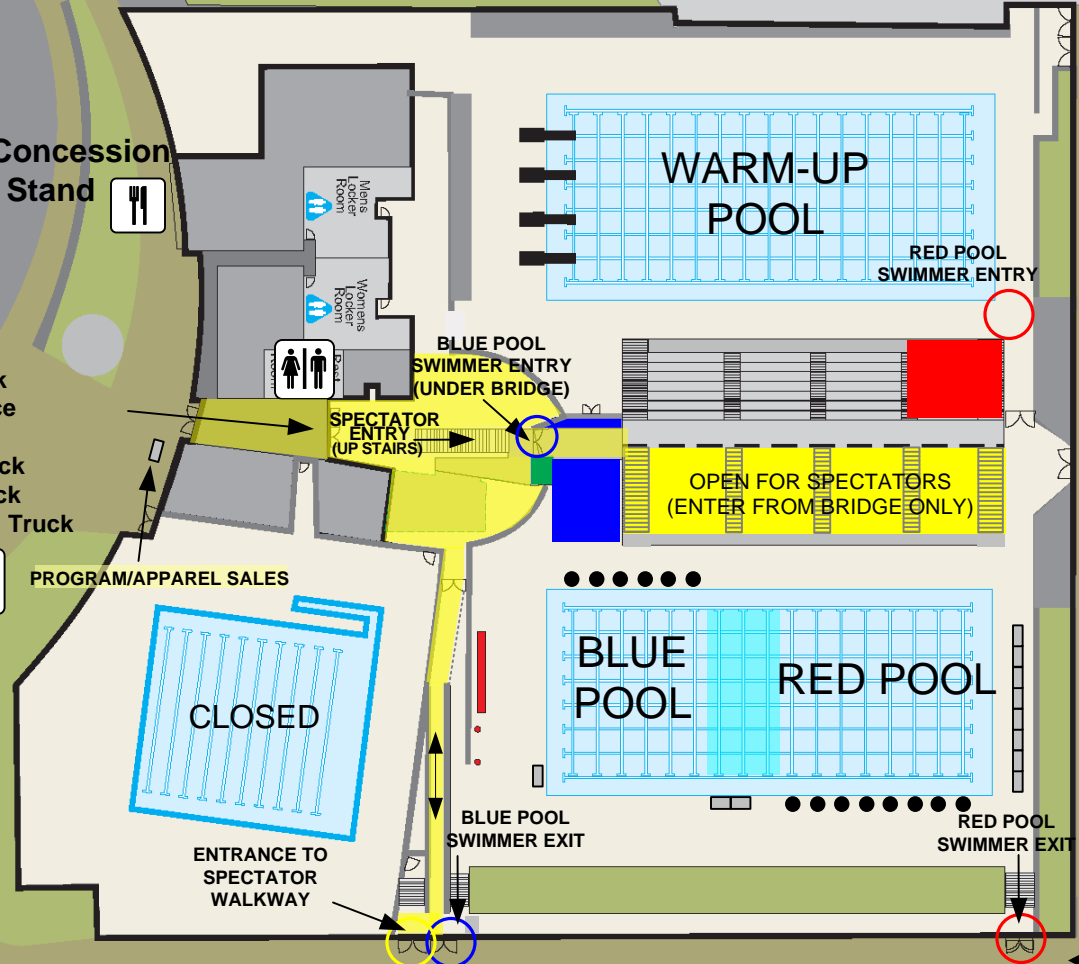

RED POOL SWIMMER ENTRY

Additional Parking Available Behind Irvine HS (Enter from Escolar Street)

ISL Concession Stand

Food Court
 - Calbi Food Truck
 - Hawaiian Shave Ice
 - Juice It Up
 - Panfiniti Food Truck
 - Piaggio Food Truck
 - Rancho A Go Go Food Truck

- Swimmer's Entrance
- Blue Pool Ready Bench
- Red Pool Ready Bench
- Spectator Areas
- Team Compound Areas

WALKWAY FROM REAR PARKING LOTS