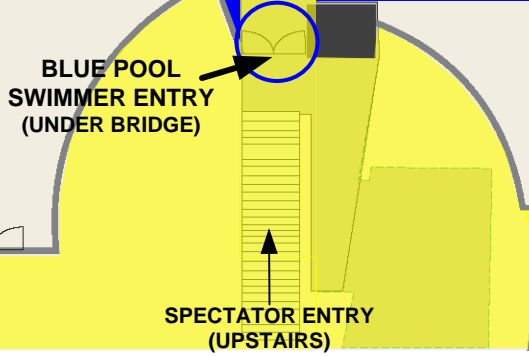

RED POOL SWIMMER ENTRY

Additional Parking Available Behind Irvine HS (Enter from Escolar Street)

ISL Concession Stand

Food Court
 - Calbi Food Truck
 - Hawaiian Shave Ice
 - Juice It Up
 - Panfiniti Food Truck
 - Piaggio Food Truck
 - Rancho A Go Go Food Truck

- Swimmer's Entrance
- Blue Pool Ready Bench
- Red Pool Ready Bench
- Spectator Areas
- Team Compound Areas

WALKWAY FROM REAR PARKING LOTS