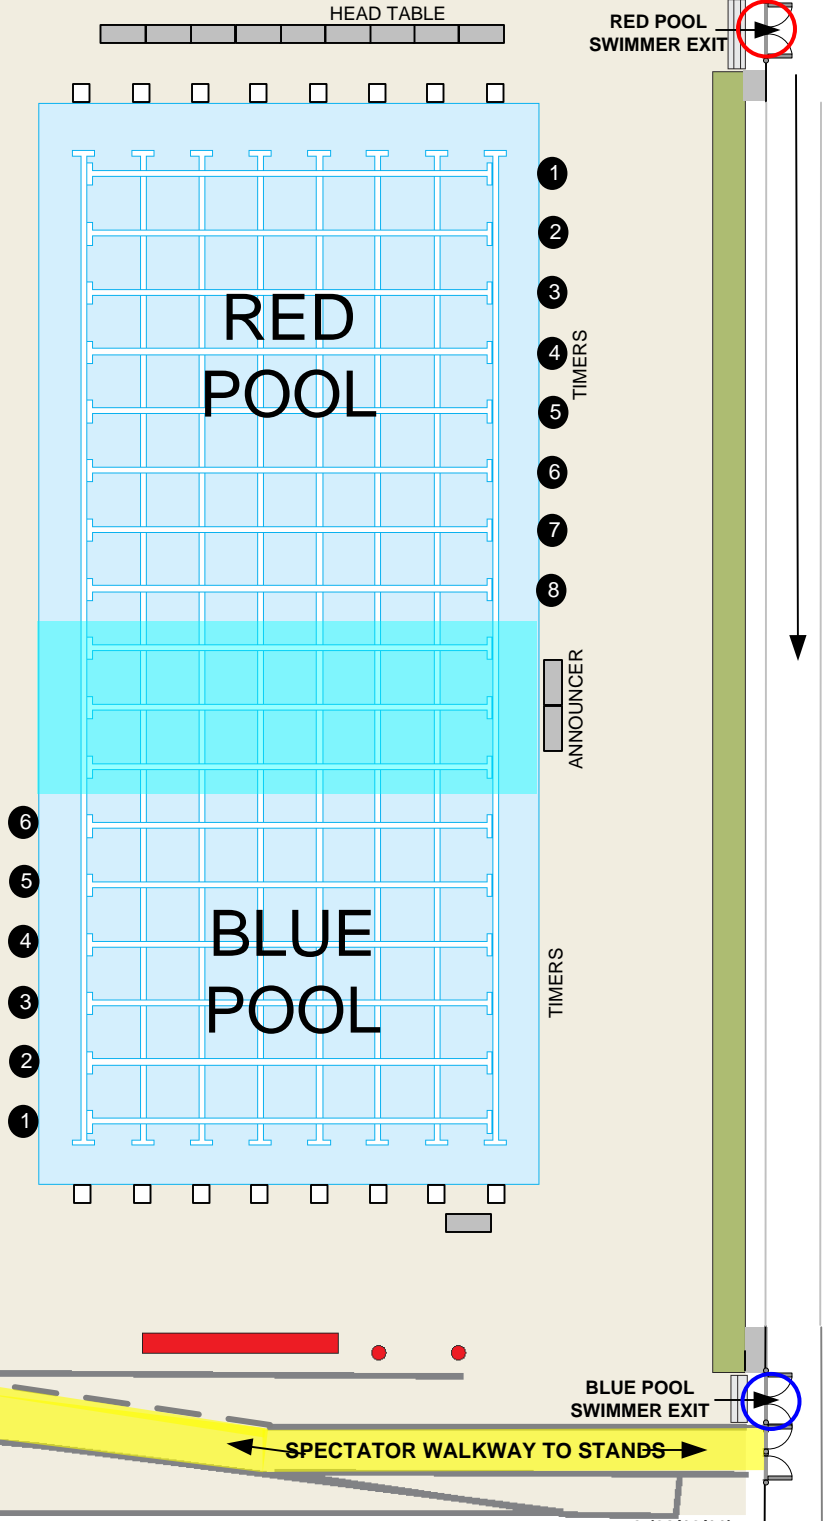

RED POOL SWIMMER ENTRY

Additional Parking Available Behind Irvine HS (Enter from Escolar Street)

ISL Concession Stand

Food Court
 - Calbi Food Truck
 - Hawaiian Shave Ice
 - Juice It Up
 - Panfiniti Food Truck
 - Piaggio Food Truck
 - Rancho A Go Go Food Truck

- Swimmer's Entrance
- Blue Pool Ready Bench
- Red Pool Ready Bench
- Spectator Areas
- Team Compound Areas

WALKWAY FROM REAR PARKING LOTS